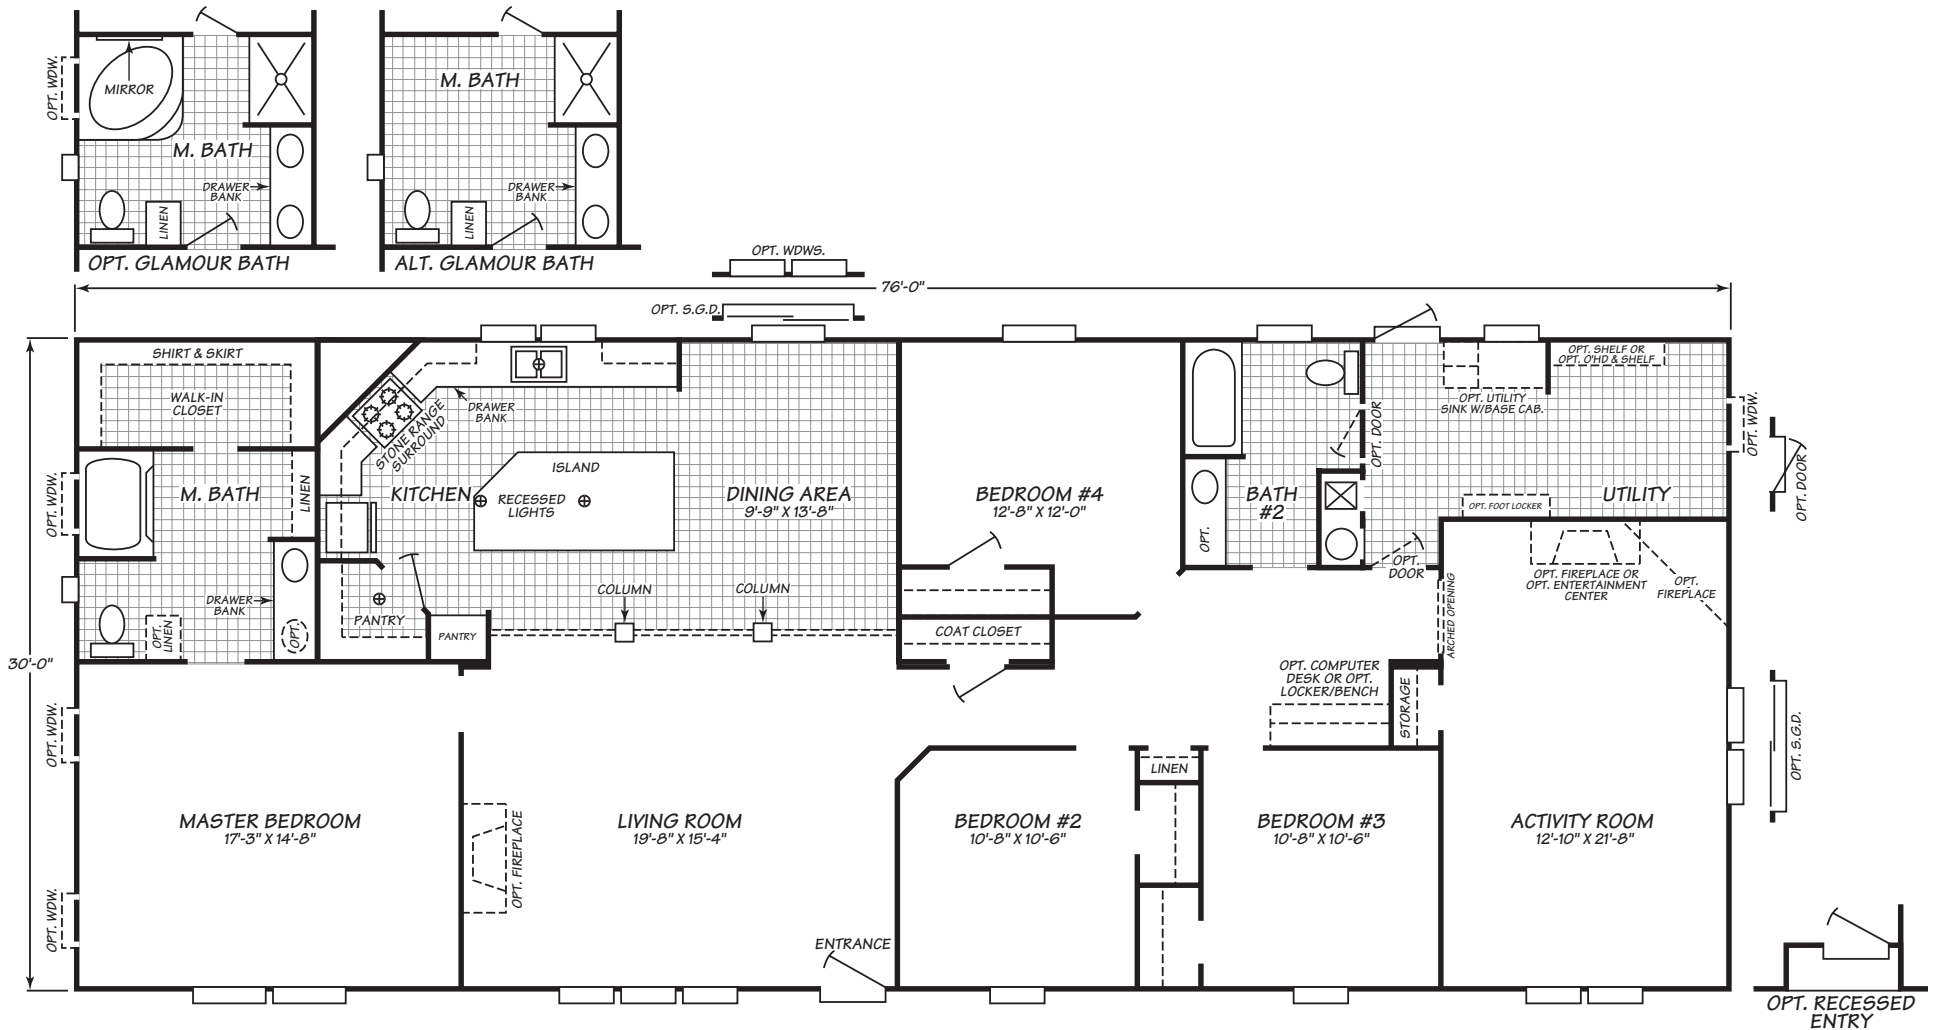

Carriage Hill Xtreme Series Model 0764C

4 Bedrooms • 2 Baths • 2,280 Square Feet

Windows shown reflect standard aluminum windows. Selection of optional thermal pane (vinyl) windows may affect the size and number of windows.

Fleetwood Homes reserves the right to change colors, prices, specifications, models, dimensions and materials without notice. Rendering and diagrams are meant to be representative and, in keeping with Fleetwood's policy of constant updating and improvement, may vary from the actual home. All dimensions are nominal and approximated. Square footage is measured from exterior wall to exterior wall, and is an approximate figure. Length indicated in floorplans is floor length only. The length of the hitch is not included. (Add four feet to arrive at transportable length.) Ask your retailer for specifics. PRICES AND SPECIFICATIONS SUBJECT TO CHANGE WITHOUT NOTICE OR OBLIGATION.