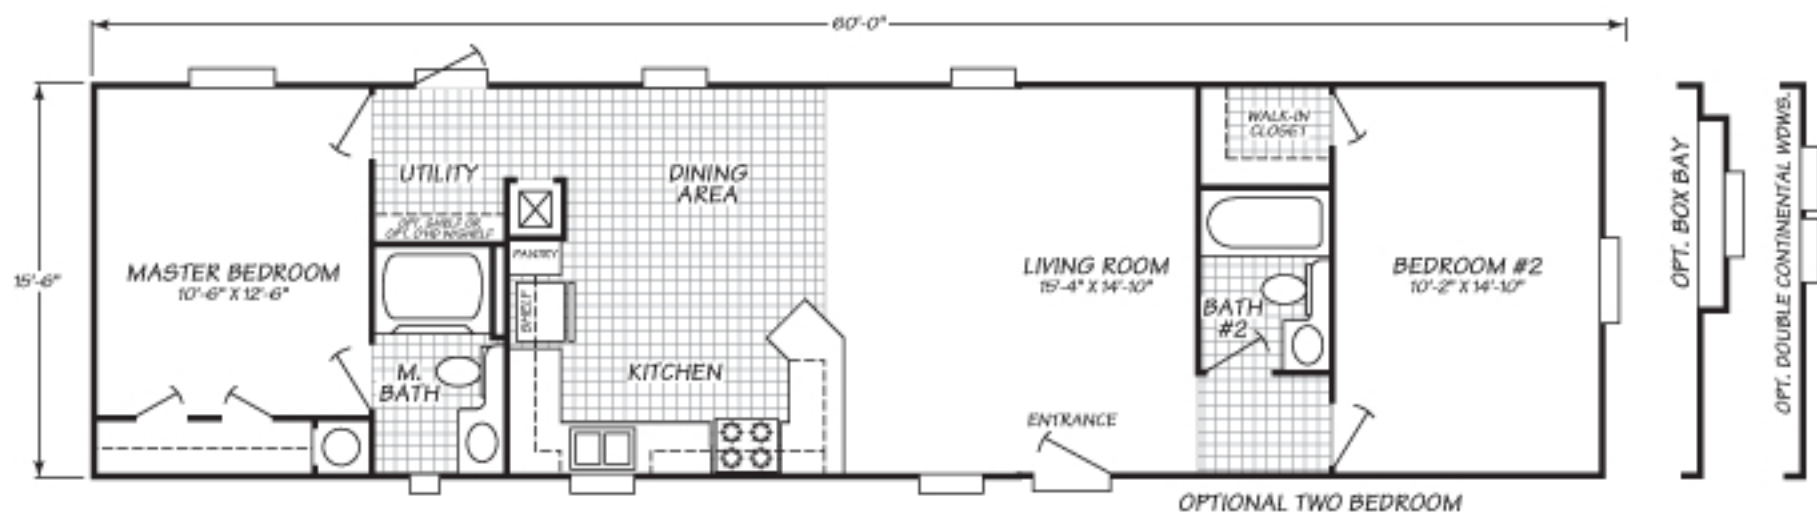

Timberlake Series Model 6603X

2 Bedrooms • 2 Baths • 930 Square Feet

Windows shown reflect standard aluminum windows. Selection of optional thermal pane (vinyl) windows may affect the size and number of windows.

Fleetwood Homes reserves the right to change colors, prices, specifications, models, dimensions and materials without notice. Rendering and diagrams are meant to be representative and, in keeping with Fleetwood's policy of constant updating and improvement, may vary from the actual home. All dimensions are nominal and approximated. Square footage is measured from exterior wall to exterior wall, and is an approximate figure. Length indicated in floorplans is floor length only. The length of the hitch is not included. (Add four feet to arrive at transportable length.) Ask your retailer for specifics. PRICES AND SPECIFICATIONS SUBJECT TO CHANGE WITHOUT NOTICE OR OBLIGATION.